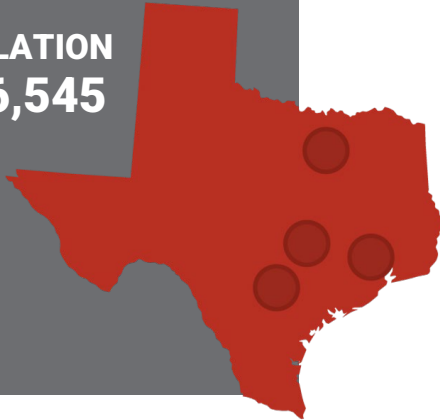

COMMUNITY
IMPACT

Circulation

CIRCULATION WITH AN IMPACT

Community Impact offers local businesses the opportunity to reach 100% of residential mailboxes via USPS in a full-color newspaper format.

TOTAL
CIRCULATION
2,386,545

AUSTIN METRO 755,320

Bastrop - Cedar Creek	22,074
Cedar Park - Far Northwest Austin	57,334
Georgetown	60,152
Lake Travis - Westlake	56,654
Leander - Liberty Hill	56,045
North Central Austin	64,398
Northwest Austin	58,022
Pflugerville - Hutto	57,973
Round Rock	72,709
San Marcos - Buda - Kyle	80,531
South Central Austin	67,079
Southwest Austin - Dripping Springs	102,349